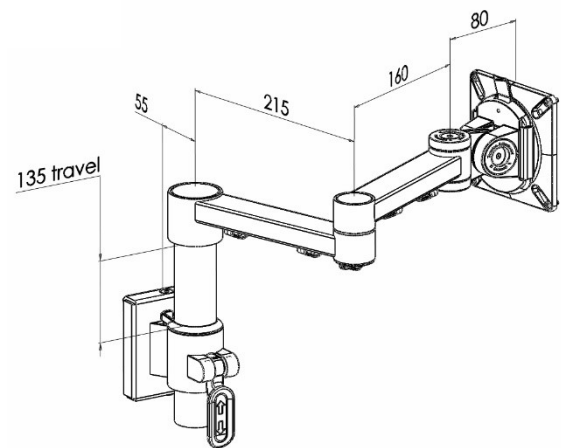

XSTREAM dual beam arm with tool rail fixing

Product Specification

Product code	XSTREAMCOMB06B - black
Weight capacity	10kg
Max forward extension	455mm
VESA	75mm & 100mm VESA compliant
Movement	Height adjustment, tilt, swivel, rotation and reach
Height adjustment	Max height adjustment 135mm from desk top
Fixings	Tool rail fixing

Additional Information

Single beam arm with manual height adjustment

Additional +/- 70mm available with ratchet mechanism

Lockable quick release VESA function

Compact – folds back into a space of 40mm

Silver – XSTREAMCOMB06S - RAL code 9006