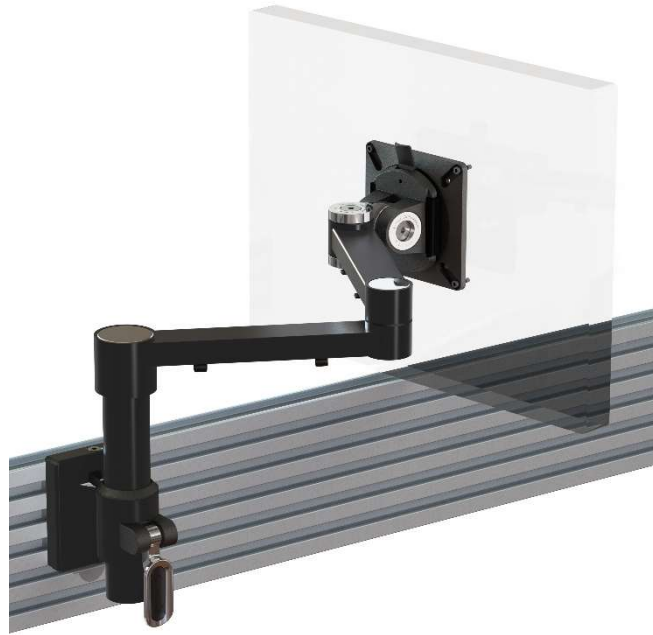

XSTREAM dual beam arm with tool rail fixing

Product Specification

Product code	XSTREAMCOMB06B - black
Weight capacity	10kg
Max forward extension	455mm
VESA	75mm & 100mm VESA compliant
Movement	Height adjustment, tilt, swivel, rotation and reach
Height adjustment	Max height adjustment 135mm from desk top
Fixings	Tool rail fixing

Additional Information

Single beam arm with manual height adjustment

Additional +/- 70mm available with ratchet mechanism

Lockable quick release VESA function

Compact – folds back into a space of 40mm

Silver – XSTREAMCOMB06S - RAL code 9006